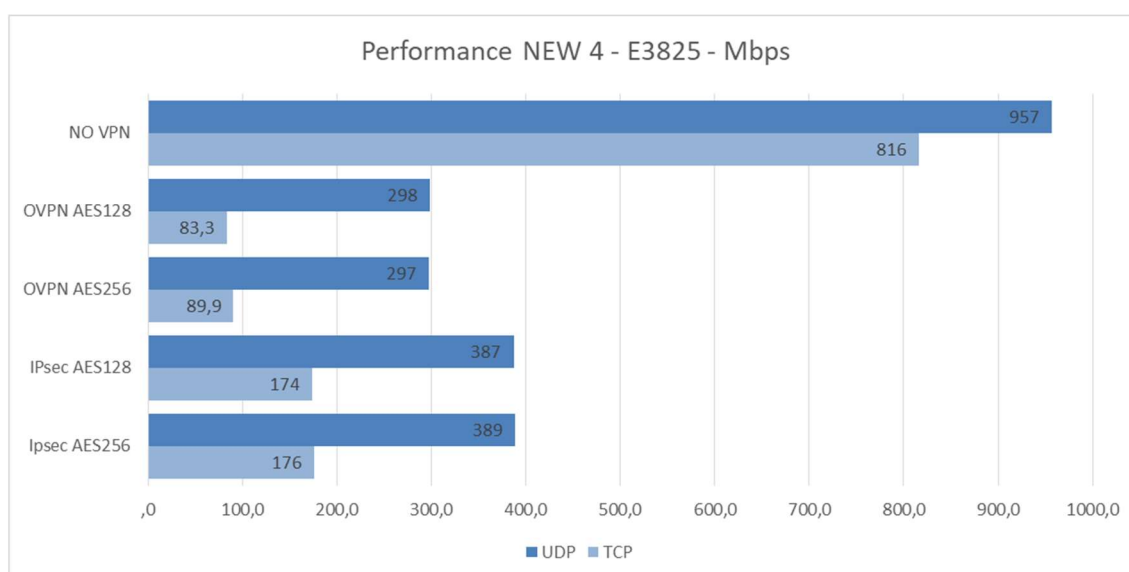

Appliance NEW 4 ENTRY LEVEL – E3825

		TCP	UDP	
		Banda	Banda	Jitter
NO VPN	Routing	816 Mbps	957 Mbps	1,916 ms
Open VPN	AES128	83,3 Mbps	298 Mbps	2,695 ms
	AES256	89,9 Mbps	297 Mbps	1,887 ms
IPSec	AES128	174 Mbps	387 Mbps	0,140 ms
	AES256	176 Mbps	389 Mbps	0,115 ms

* performance misurate su una singola NIC da 1 Gbps / performance measured on a single 1 Gbps NIC

Jitter: In the context of computer networks, jitter is the variation in latency as measured in the variability over time of the packet latency across a network. A network with constant latency has no variation (or jitter).[3] Packet jitter is expressed as an average of the deviation from the network mean latency. However, for this use, the term is imprecise. The standards-based term is "packet delay variation" (PDV).[4] PDV is an important quality of service factor in assessment of network performance.